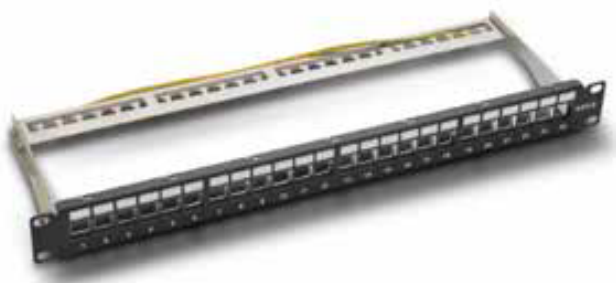

24 ports blank patch panel.

24 ports shielded blank patch panel.

Part No.	Item Description
PP0XU16UL	19" UNSHIELDED PATCH PANEL 16 PORT UNLOADED
PP0XU24UL	19" UNSHIELDED PATCH PANEL 24 PORT UNLOADED
PP0XS16UL	19" SHIELDED PATCH PANEL 16 PORT UNLOADED
PP0XS24UL	19" SHIELDED PATCH PANEL 24 PORT UNLOADED