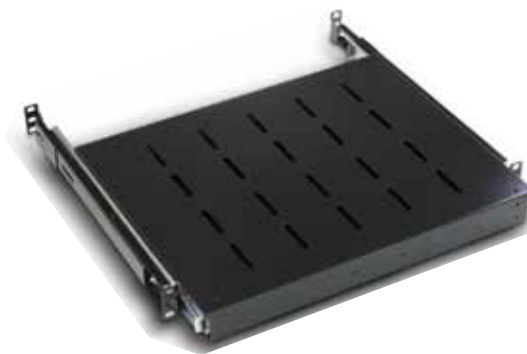

Keyboard

- Used for 19 inch network cabinet.
- Keyboard width is not more than 400MM.
- Sliding shelf could elongate to 260MM.

Parameter

- Material: SPCC cold rolled steel
- Color: RAL7035
: RAL9004

Keyboard With Mouse Panel (2U)

- Used for 19 inch network cabinet.
- Keyboard allowed maximum size 500x200MM.
- Keyboard and mouse are individually placed for convenient operation.

Parameter

- Material: SPCC cold rolled steel
- Color: BLACK

Sliding Shelf (1U)

- Used for 19 inch network cabinet.

Parameter

- Static load capacity: 30Kg [66Lb]
- Material: SPCC cold rolled steel
- Color: RAL7035
: RAL9004

Ordering Information

SHELF	00		00		00		-000
Part Number	Style		Width		Depth		Plug Style
SHELF	Fixed	FD	600	60	150	15	329
	Sliding	SD	800	80	300	30	C14
	Cantilever	CL			450	45	363
	Double Sided	DS			600	60	112
					800	80	441
					1000	10	15P